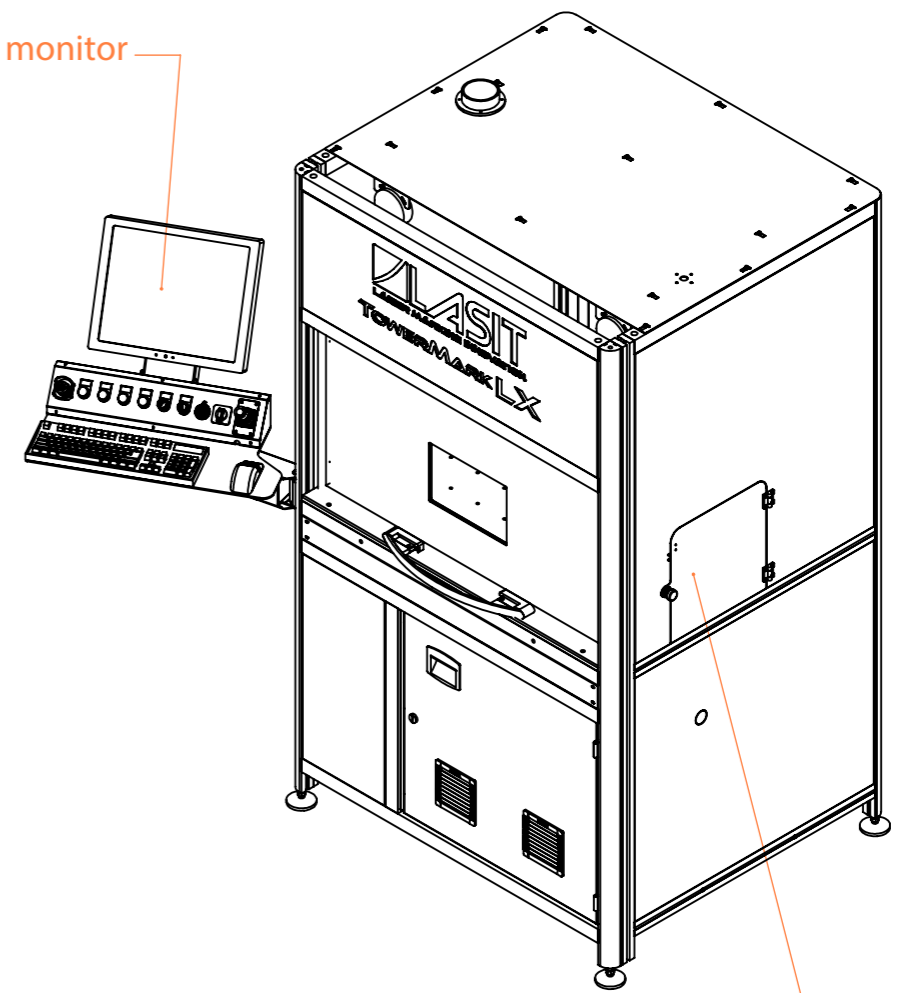

TowerMark LX

LASIT

Scanning head
Z Axis stroke 450mm
X Axis stroke 800mm