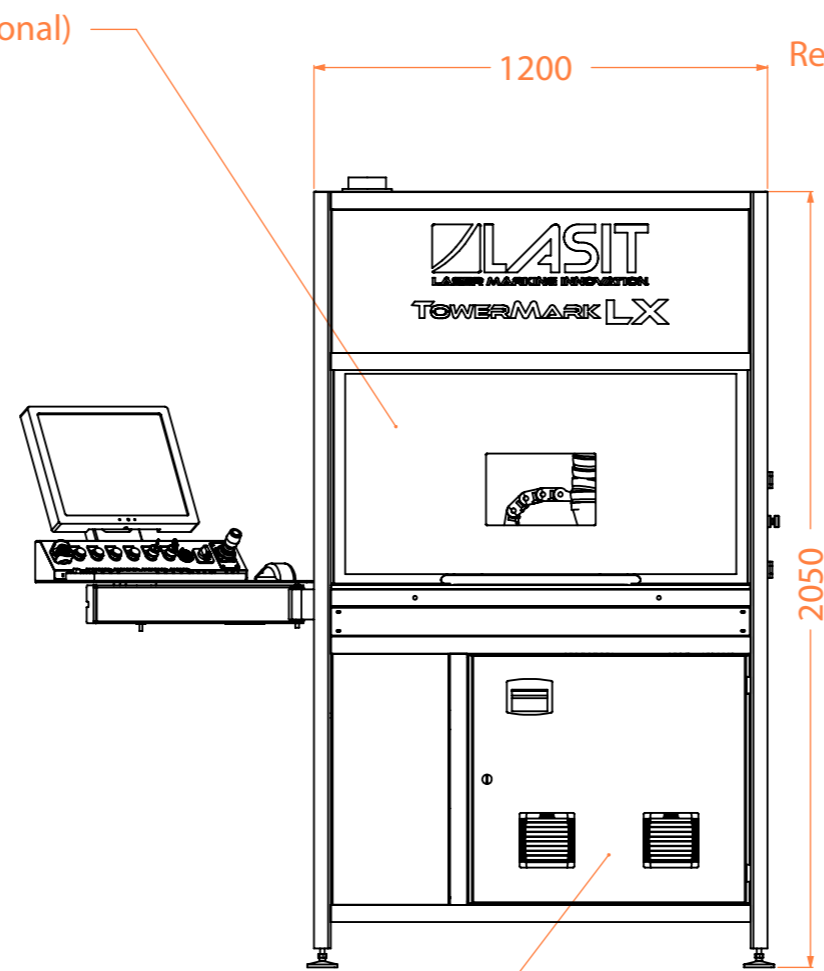

TowerMark LX

LASIT

Scanning head
Z Axis stroke 450mm
X Axis stroke 800mm