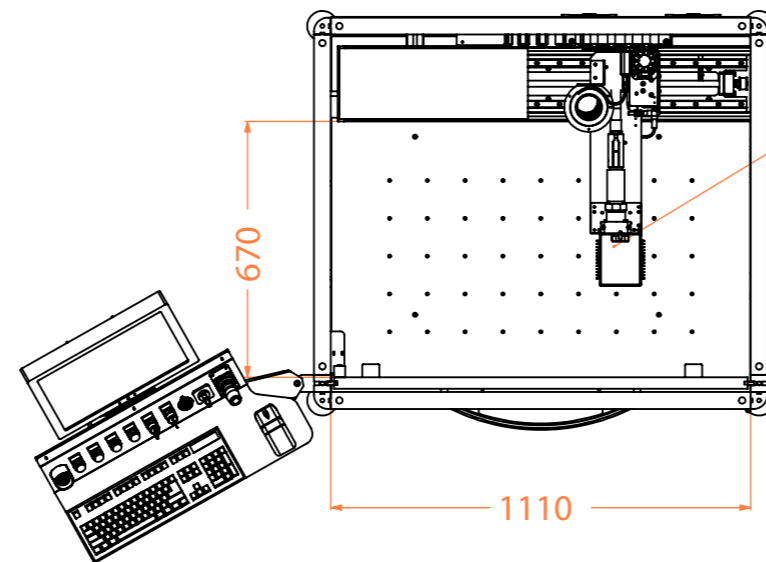

TowerMark LX

LASIT

Scanning head
Z Axis stroke 450mm
X Axis stroke 800mm