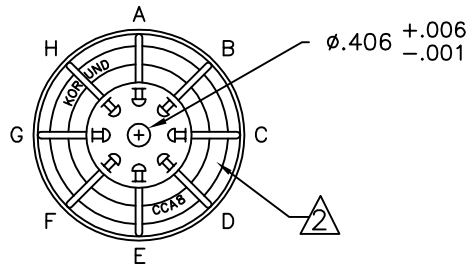

REV.	DESCRIPTION	DATE	BY

PART NUMBER	MODEL NUMBER	ITEM 3 CABLE QTY.	CABLE LOCATIONS	COLOR CODES
770050-1	CCA8-12	2	A,E	RED/RED
770050-2	CCA8-14	4	A,C,E,G	RED/GREEN
770050-3	CCA8-16	6	A,C,D,E,G,H	RED/BLACK
770050-4	CCA8-18	8	A THRU H	RED/WHITE
770050-5	CCA8-22	2	A,E	BLUE/RED
770050-6	CCA8-24	4	A,C,E,G	BLUE/GREEN
770050-7	CCA8-26	6	A,C,D,E,G,H	BLUE/BLACK
770050-8	CCA8-28	8	A THRU H	BLUE/WHITE
770050-9	CCA8-32	2	A,E	YELLOW/RED
770050-10	CCA8-34	4	A,C,E,G	YELLOW/GREEN
770050-11	CCA8-36	6	A,C,D,E,G,H	YELLOW/BLACK
770050-12	CCA8-38	8	A THRU H	YELLOW/WHITE
770050-13	CCA8-02	2	A,F	GREEN/RED
770050-14	CCA8-04	7	A,C,E,G	GREEN/GREEN
770050-15	CCA8-06	6	A,C,D,E,G,H	GREEN/BLACK
770050-16	CCA8-08	8	A THRU H	GREEN/WHITE

NOTES:

1. SPACER WASHER (P/N 148099-16) IS SHIPPED WITH EACH CCA8 MOUNT.

2. APPLY COLOR CODES AT LOCATION INDICATED.

OTHER MATERIALS, COMPOUNDS, OR FINISHES WITH EQUAL OR SUPERIOR PROPERTIES MAY BE SUBSTITUTED AS THEY BECOME AVAILABLE.