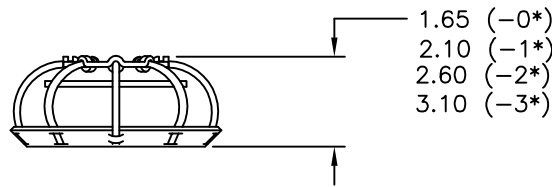

REV.	DESCRIPTION	DATE	BY

PART NUMBER	MODEL NUMBER	ITEM 3 CABLE QTY.	CABLE LOCATIONS	COLOR CODES
770050-1	CCA8-12	2	A,E	RED/RED
770050-2	CCA8-14	4	A,C,E,G	RED/GREEN
770050-3	CCA8-16	6	A,C,D,E,G,H	RED/BLACK
770050-4	CCA8-18	8	A THRU H	RED/WHITE
770050-5	CCA8-22	2	A,E	BLUE/RED
770050-6	CCA8-24	4	A,C,E,G	BLUE/GREEN
770050-7	CCA8-26	6	A,C,D,E,G,H	BLUE/BLACK
770050-8	CCA8-28	8	A THRU H	BLUE/WHITE
770050-9	CCA8-32	2	A,E	YELLOW/RED
770050-10	CCA8-34	4	A,C,E,G	YELLOW/GREEN
770050-11	CCA8-36	6	A,C,D,E,G,H	YELLOW/BLACK
770050-12	CCA8-38	8	A THRU H	YELLOW/WHITE
770050-13	CCA8-02	2	A,F	GREEN/RED
770050-14	CCA8-04	7	A,C,E,G	GREEN/GREEN
770050-15	CCA8-06	6	A,C,D,E,G,H	GREEN/BLACK
770050-16	CCA8-08	8	A THRU H	GREEN/WHITE

NOTES:

1. SPACER WASHER (P/N 148099-16) IS SHIPPED WITH EACH CCA8 MOUNT.

2. APPLY COLOR CODES AT LOCATION INDICATED.

OTHER MATERIALS, COMPOUNDS, OR FINISHES WITH EQUAL OR SUPERIOR PROPERTIES MAY BE SUBSTITUTED AS THEY BECOME AVAILABLE.