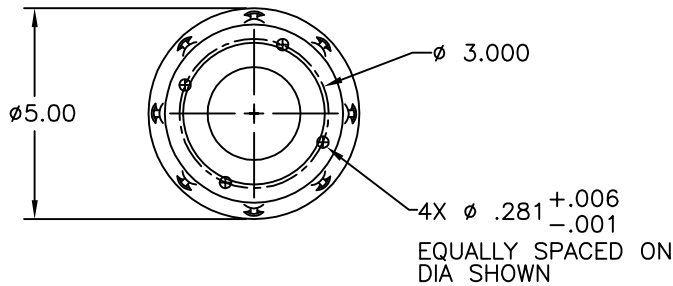

REV.	DESCRIPTION	DATE	BY

PART NUMBER	MODEL NUMBER	ITEM 3 CABLE QTY.	CABLE LOCATIONS	COLOR CODES
770050-1	CCA8-12	2	A,E	RED/RED
770050-2	CCA8-14	4	A,C,E,G	RED/GREEN
770050-3	CCA8-16	6	A,C,D,E,G,H	RED/BLACK
770050-4	CCA8-18	8	A THRU H	RED/WHITE
770050-5	CCA8-22	2	A,E	BLUE/RED
770050-6	CCA8-24	4	A,C,E,G	BLUE/GREEN
770050-7	CCA8-26	6	A,C,D,E,G,H	BLUE/BLACK
770050-8	CCA8-28	8	A THRU H	BLUE/WHITE
770050-9	CCA8-32	2	A,E	YELLOW/RED
770050-10	CCA8-34	4	A,C,E,G	YELLOW/GREEN
770050-11	CCA8-36	6	A,C,D,E,G,H	YELLOW/BLACK
770050-12	CCA8-38	8	A THRU H	YELLOW/WHITE
770050-13	CCA8-02	2	A,F	GREEN/RED
770050-14	CCA8-04	7	A,C,E,G	GREEN/GREEN
770050-15	CCA8-06	6	A,C,D,E,G,H	GREEN/BLACK
770050-16	CCA8-08	8	A THRU H	GREEN/WHITE

NOTES:

1. SPACER WASHER (P/N 148099-16) IS SHIPPED WITH EACH CCA8 MOUNT.

2. APPLY COLOR CODES AT LOCATION INDICATED.

OTHER MATERIALS, COMPOUNDS, OR FINISHES WITH EQUAL OR SUPERIOR PROPERTIES MAY BE SUBSTITUTED AS THEY BECOME AVAILABLE.