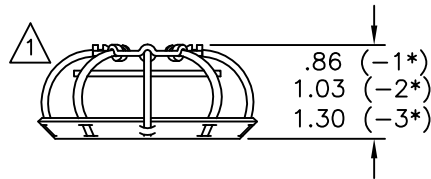

REV.	DESCRIPTION	DATE	BY

PART NUMBER	MODEL NUMBER	ITEM 3 CABLE QTY.	CABLE LOCATIONS	COLOR CODES <sup>2</sup>
770048-1	CCA2-12	2	A,E	RED/RED
770048-2	CCA2-14	4	A,C,E,G	RED/GREEN
770048-3	CCA2-16	6	A,C,D,E,G,H	RED/BLACK
770048-4	CCA2-18	8	A THRU H	RED/WHITE
770048-5	CCA2-22	2	A,E	BLUE/RED
770048-6	CCA2-24	4	A,C,E,G	BLUE/GREEN
770048-7	CCA2-26	6	A,C,D,E,G,H	BLUE/BLACK
770048-8	CCA2-28	8	A THRU H	BLUE/WHITE
770048-9	CCA2-32	2	A,E	YELLOW/RED
770048-10	CCA2-34	4	A,C,E,G	YELLOW/GREEN
770048-11	CCA2-36	6	A,C,D,E,G,H	YELLOW/BLACK
770048-12	CCA2-38	8	A THRU H	YELLOW/WHITE

NOTES:

1. SPACER WASHER (P/N 148099-14) IS SHIPPED WITH EACH CCA2 MOUNT.

<sup>2</sup>. APPLY COLOR CODES AT LOCATION INDICATED.

OTHER MATERIALS, COMPOUNDS, OR FINISHES WITH EQUAL OR SUPERIOR PROPERTIES MAY BE SUBSTITUTED AS THEY BECOME AVAILABLE.