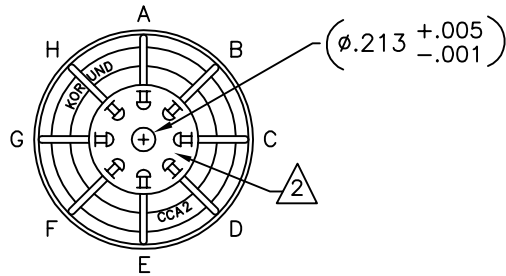

REV.	DESCRIPTION	DATE	BY

PART NUMBER	MODEL NUMBER	ITEM 3 CABLE QTY.	CABLE LOCATIONS	COLOR CODES <sup>2</sup>
770048-1	CCA2-12	2	A,E	RED/RED
770048-2	CCA2-14	4	A,C,E,G	RED/GREEN
770048-3	CCA2-16	6	A,C,D,E,G,H	RED/BLACK
770048-4	CCA2-18	8	A THRU H	RED/WHITE
770048-5	CCA2-22	2	A,E	BLUE/RED
770048-6	CCA2-24	4	A,C,E,G	BLUE/GREEN
770048-7	CCA2-26	6	A,C,D,E,G,H	BLUE/BLACK
770048-8	CCA2-28	8	A THRU H	BLUE/WHITE
770048-9	CCA2-32	2	A,E	YELLOW/RED
770048-10	CCA2-34	4	A,C,E,G	YELLOW/GREEN
770048-11	CCA2-36	6	A,C,D,E,G,H	YELLOW/BLACK
770048-12	CCA2-38	8	A THRU H	YELLOW/WHITE

NOTES:

1. SPACER WASHER (P/N 148099-14) IS SHIPPED WITH EACH CCA2 MOUNT.

<sup>2</sup>. APPLY COLOR CODES AT LOCATION INDICATED.

OTHER MATERIALS, COMPOUNDS, OR FINISHES WITH EQUAL OR SUPERIOR PROPERTIES MAY BE SUBSTITUTED AS THEY BECOME AVAILABLE.