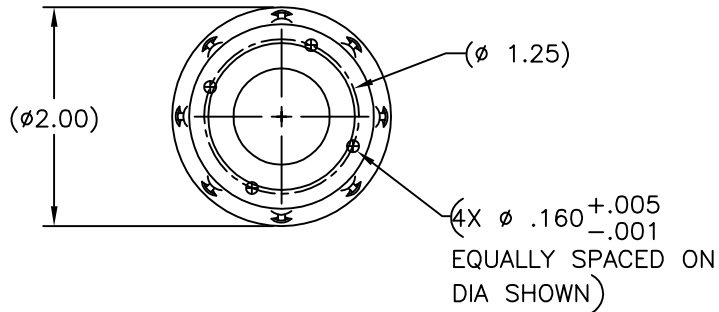

REV.	DESCRIPTION	DATE	BY

PART NUMBER	MODEL NUMBER	ITEM 3 CABLE QTY.	CABLE LOCATIONS	COLOR CODES <sup>2</sup>
770048-1	CCA2-12	2	A,E	RED/RED
770048-2	CCA2-14	4	A,C,E,G	RED/GREEN
770048-3	CCA2-16	6	A,C,D,E,G,H	RED/BLACK
770048-4	CCA2-18	8	A THRU H	RED/WHITE
770048-5	CCA2-22	2	A,E	BLUE/RED
770048-6	CCA2-24	4	A,C,E,G	BLUE/GREEN
770048-7	CCA2-26	6	A,C,D,E,G,H	BLUE/BLACK
770048-8	CCA2-28	8	A THRU H	BLUE/WHITE
770048-9	CCA2-32	2	A,E	YELLOW/RED
770048-10	CCA2-34	4	A,C,E,G	YELLOW/GREEN
770048-11	CCA2-36	6	A,C,D,E,G,H	YELLOW/BLACK
770048-12	CCA2-38	8	A THRU H	YELLOW/WHITE

NOTES:

1. SPACER WASHER (P/N 148099-14) IS SHIPPED WITH EACH CCA2 MOUNT.

<sup>2</sup>. APPLY COLOR CODES AT LOCATION INDICATED.

OTHER MATERIALS, COMPOUNDS, OR FINISHES WITH EQUAL OR SUPERIOR PROPERTIES MAY BE SUBSTITUTED AS THEY BECOME AVAILABLE.