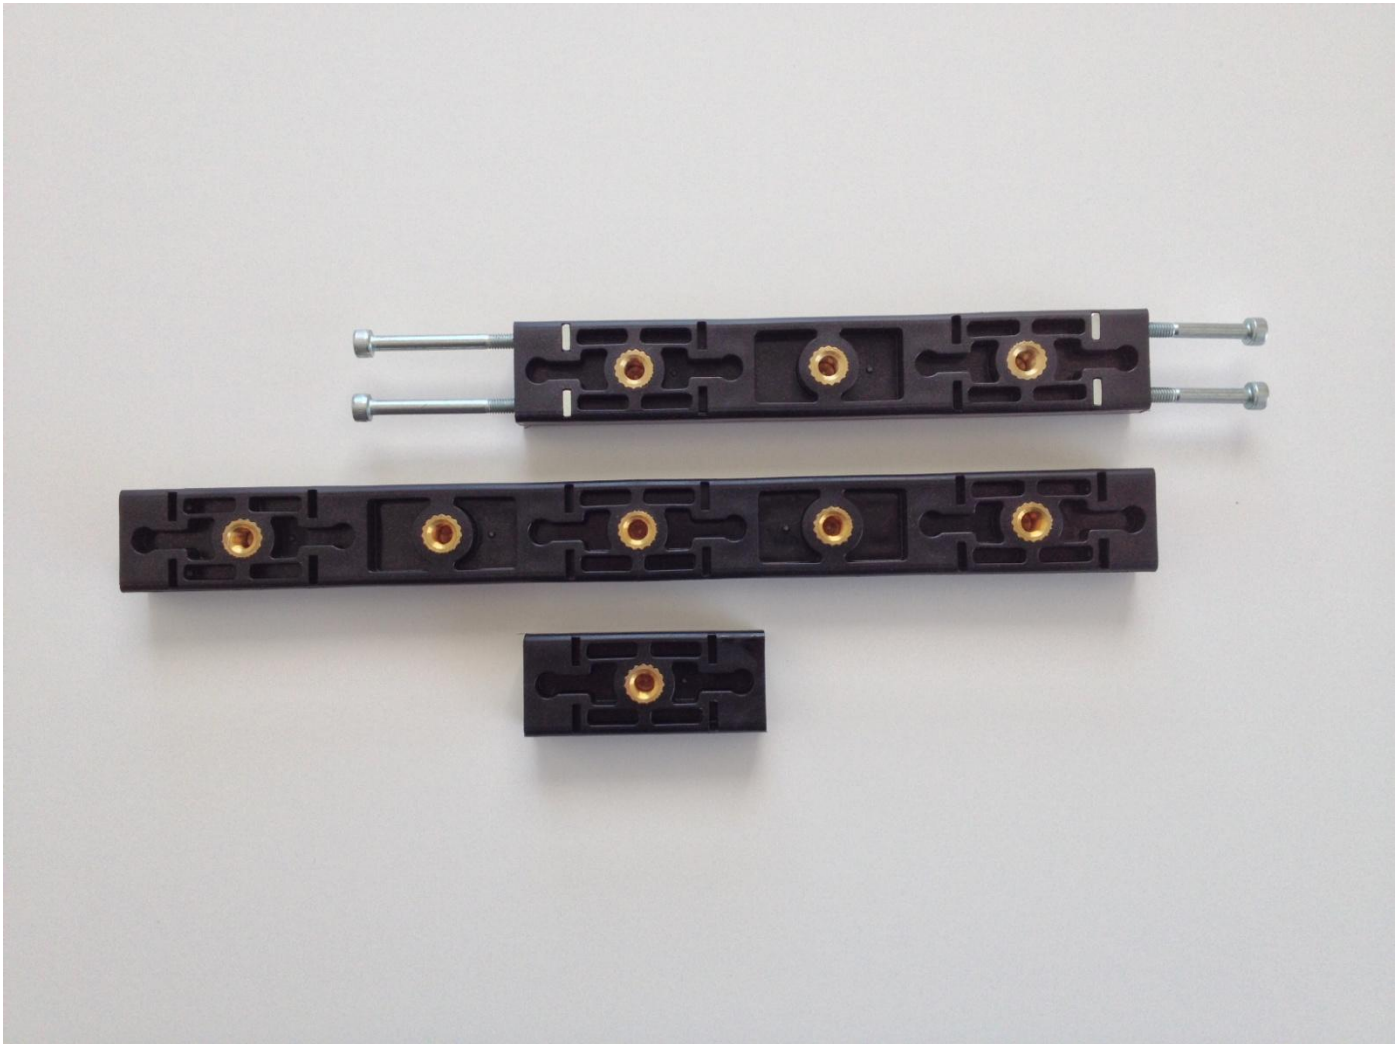

**MSA - PSC Cart options**

**MSA - PSC =Standard cart- 254 mm lg. [ 10 in. ] - 5X M6 x 1.0 threaded inserts**

**MSA - PSA = special 60 mm lg. [ 2.3 in. ] - 1X M6 x 1.0 threaded insert - 194 mm additional travel**

**MSA - PSB= special 157 mm lg. [ 6.2 in. ] - 3X M6 x 1.0 threaded inserts - 97 mm additional travel**